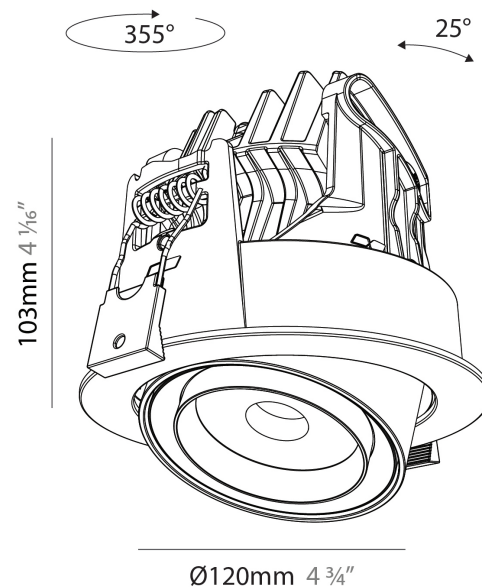

GENERAL

Series: Centriq
Subseries: Centriq Round Flex Adjustable
Brand: Prolicht
Division: Architectural
Mounting Type: Recessed
Mounting Location: Ceiling
Subcategory: Spots

PHYSICAL

Shape: Cylinder
Diameter (mm): 120
Diameter (in): 4 ¾
Height (mm): 105
Height (in): 4 ⅛
Min. Recessing Depth (mm): 120
Min. Recessing Depth (in): 4 ¾
Light Distribution: Adjustable / Direct
Weight (kg): 0.666
Fixture Finish: SSR / BKV / CWI / CRY / HAB / UFT / ITA / RUA / FTG / MYG / LOD / PUS / FRO / FUP / KIA / POP / BLS / SPG / MEY / GOH / GUM / CHC / COM / ABZ / JAG / OBR / MOS / ROR
Fixture Material: Aluminum
Cut-out Measurements: Dia. 112mm / 4 7/16"

ELECTRICAL

Lamp Type: LED (Zhaga Standard)
Input Wattage (W): 8.2
Total Output Wattage (W): 7.3
Dimming: Dali Dimming
Driver Included: No
Driver Location: Remote
Driver Type: Constant Current - Universal
Driver Class: Class 2
Input Voltage (V): 120 - 277
Constant Current (MA): 200

LED

Color Temperature (°K): 2700-6500 Tunable White
Max. Delivered Lumen (lm): 391 - 451
Nominal Lumen (lm): 576 - 664
CRI: >90 CRI
Lamp Life (hrs): 50000

OPTICAL

Beam Angle: 14 - 46
Adjustability: Rotational 350° / Tilt 25°

RATINGS AND CERTIFICATIONS

Certified By: CSA Certified to UL and CSA Standards
IP rating: IP20